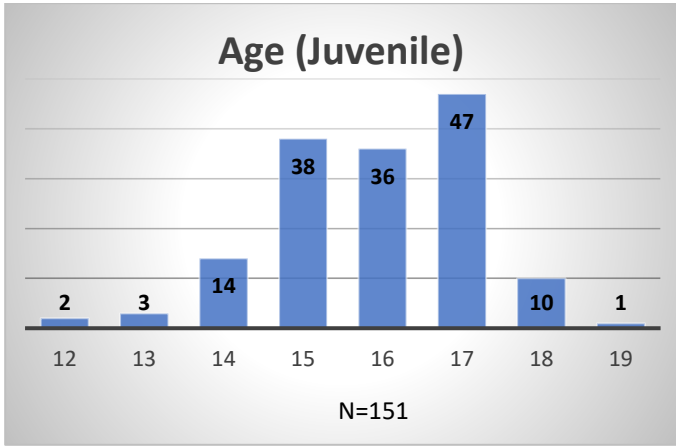

Daily Data Dashboard – December 12, 2024
Demographics for JTDC Population
Thursday Morning Midnight Count

Data sources: cFive Supervisor – Court Involved Population and RMIS – JTDC Population

Daily Data Dashboard – December 12, 2024
Demographics for JTDC Population
Thursday Morning Midnight Count