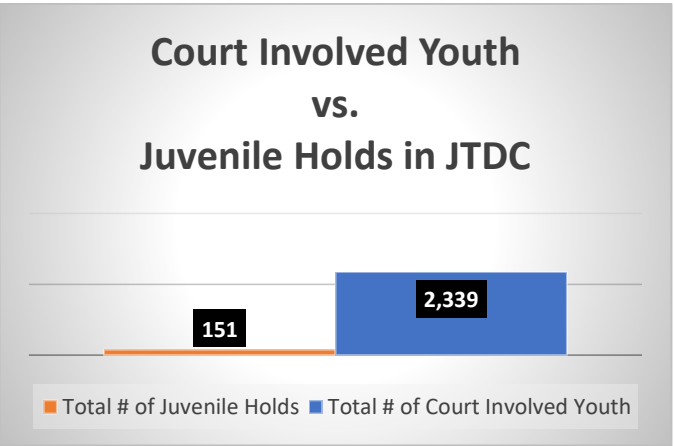

Daily Data Dashboard – December 12, 2024
Demographics for JTDC Population
Thursday Morning Midnight Count

Data sources: cFive Supervisor – Court Involved Population and RMIS – JTDC Population

Daily Data Dashboard – December 12, 2024
Demographics for JTDC Population
Thursday Morning Midnight Count