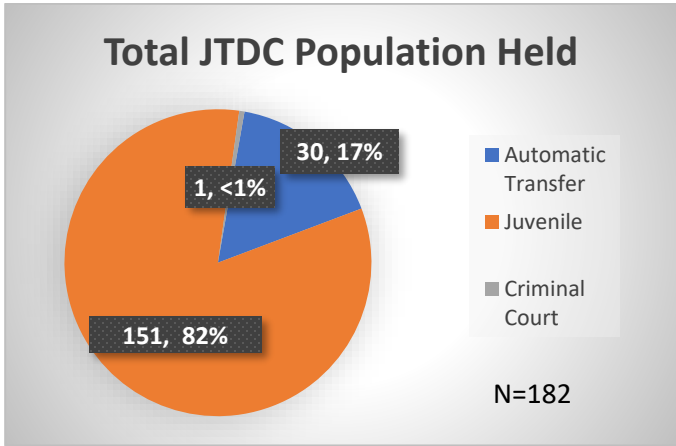

Daily Data Dashboard – December 12, 2024
Demographics for JTDC Population
Thursday Morning Midnight Count

Data sources: cFive Supervisor – Court Involved Population and RMIS – JTDC Population

Daily Data Dashboard – December 12, 2024
Demographics for JTDC Population
Thursday Morning Midnight Count