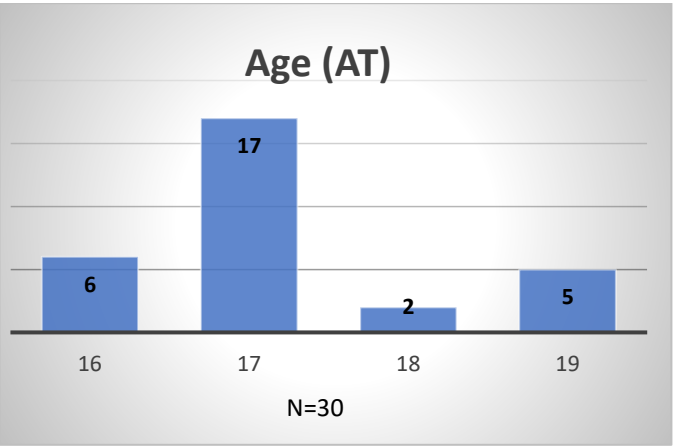

Daily Data Dashboard – December 12, 2024
Demographics for JTDC Population
Thursday Morning Midnight Count

Data sources: cFive Supervisor – Court Involved Population and RMIS – JTDC Population

Daily Data Dashboard – December 12, 2024
Demographics for JTDC Population
Thursday Morning Midnight Count