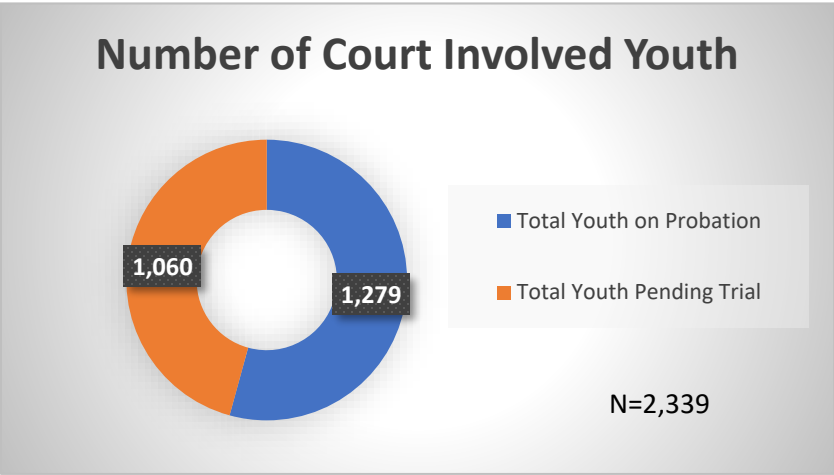

Daily Data Dashboard – December 12, 2024
Demographics for JTDC Population
Thursday Morning Midnight Count

Data sources: cFive Supervisor – Court Involved Population and RMIS – JTDC Population

Daily Data Dashboard – December 12, 2024
Demographics for JTDC Population
Thursday Morning Midnight Count